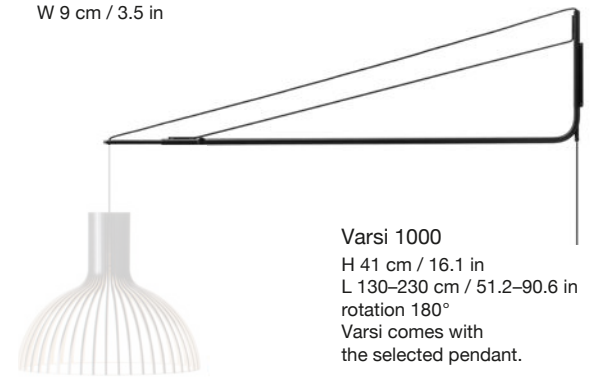

Victo Small 4251
H 39 cm / 15.5 in
Ø 45 cm / 17.7 in

Octo Small 4241
H 55 cm / 21.6 in
Ø 45 cm / 17.7 in

Magnum 4202
H 87 cm / 34.3 in
Ø 56 cm / 22.0 in

Aspiro 8000
H ~25–35 cm /
~9.8–13.8 in
Ø 50 cm / 19.7 in
birch only

Petite 4600
H 23 cm / 9.1 in
Ø 20 cm / 7.9 in

Atto 5000
H 21 cm / 8.3 in
Ø 34 cm / 13.4 in

Kontro 6000
H 21 cm / 8.3 in
Ø 45 cm / 17.7 in

Owalo 7000
H 13 cm / 5.1 in
L 100 cm / 39.4 in
W 9 cm / 3.5 in

Varsi 1000
H 41 cm / 16.1 in
L 130–230 cm / 51.2–90.6 in
rotation 180°
Varsi comes with
the selected pendant.

Secto Small 4231
H 45 cm / 17.7 in
D 9–15 cm / 3.5–5.9 in
W 13–25 cm /
5.1–9.8 in

Secto 4230
H 60 cm / 23.6 in
D 9–18 cm / 3.5–7.1 in
W 13–31 cm /
5.1–12.2 in

Owalo 7030
H 47 cm / 18.5 in
D 33 cm / 13.0 in
W 7 cm / 2.8 in
base Ø 11.5 cm / 4.5 in

Restaurant & Bar
Product Design Awards

Teelo 8020
H 38 cm / 15.0 in
W 33 cm / 13.0 in
Ø 11 cm / 4.3 in
birch / walnut only

Secto 4220
H 75 cm / 29.5 in
shade Ø 25 cm / 9.8 in
base Ø 28 cm / 11.0 in

Owalo 7020
H 50 cm / 19.7 in
D 30 cm / 11.8 in
W 7 cm / 2.8 in
base Ø 13 cm / 5.1 in